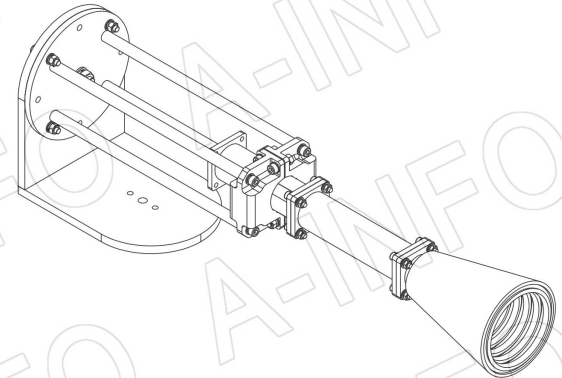

FBP100 Output with L Type Mounting Bracket (Option, P/N: LB-CNH-90-10-MBL)

AINFO Inc.

China(Beijing):
China(Chengdu):
USA :

Tel: (+86) 10-6266-7326,
Tel: (+86) 28-8519-2786,
Tel: (+1) 949-639-9688,

Page 2 of 9

(+86) 10-6266-7327
(+86) 28-8519-3044
(+1) 949-639-9608

Fax: (+86) 10-6266-7379
Fax: (+86) 28-8519-3068
Fax: (+1) 949-639-9670

Website: www.ainfoinc.com
Email: sales@ainfoinc.com