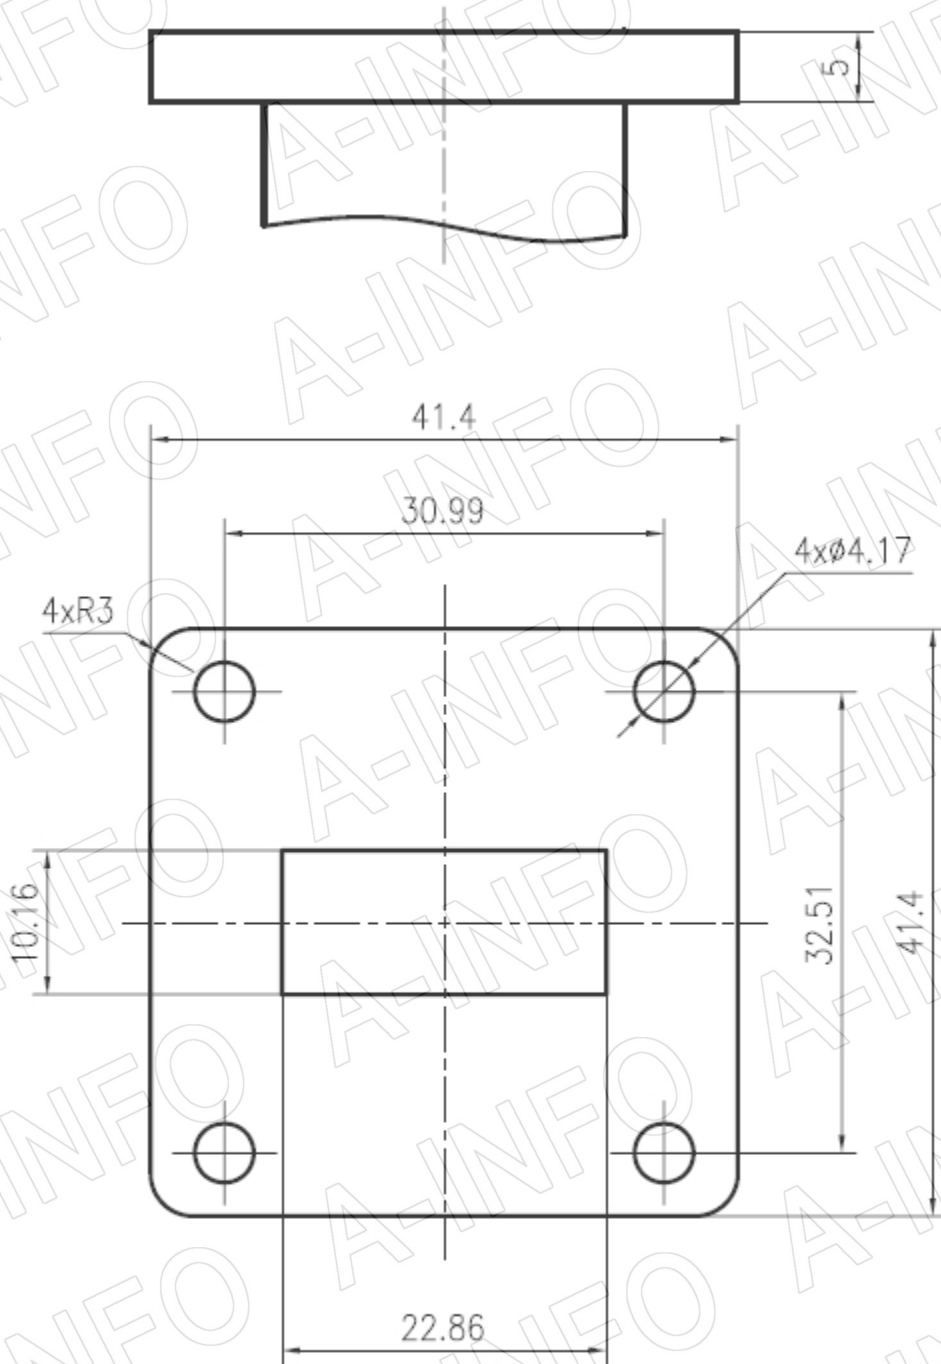

## SMA-Female Output with Round Mounting Bracket (Option, P/N: LB-CNH-90-10-MB)

For N-Female, TNC-Female, 7mm or 3.5mm-Female output outline drawing, please contact A-INFO.

SMA-Female Output with L Type Mounting Bracket (Option, P/N: LB-CNH-90-10-MBL)

## Flange Drawing (Size: mm)

**FBP100**