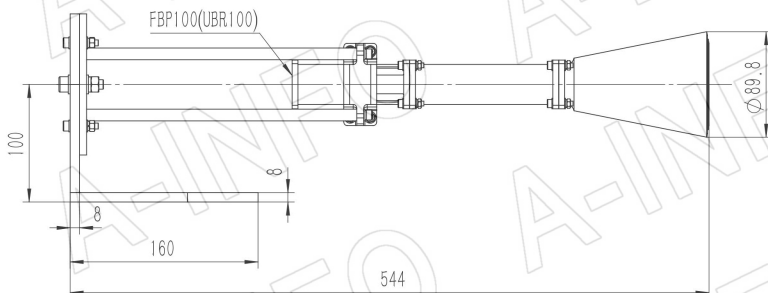

FBP100 Output with L Type Mounting Bracket (Option, P/N: LB-CNH-90-10-MBL)

AINFO Inc.

China(Beijing):
China(Chengdu):
USA :

Tel: (+86) 10-6266-7326,
Tel: (+86) 28-8519-2786,
Tel: (+1) 949-639-9688,

Page 2 of 9

(+86) 10-6266-7327
(+86) 28-8519-3044
(+1) 949-639-9608

Fax: (+86) 10-6266-7379
Fax: (+86) 28-8519-3068
Fax: (+1) 949-639-9670

Website: www.ainfoinc.com
Email: sales@ainfoinc.com