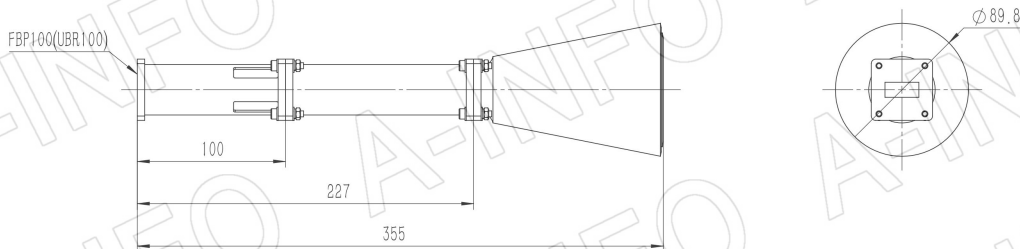

Outline Drawing (Size: mm)

FBP100 Output (P/N: LB-CH-90-15-R16-A)

AINFO Inc.

China(Beijing): Tel: (+86) 10-6266-7326,
China(Chengdu): Tel: (+86) 28-8519-2786,
USA: Tel: (+1) 949-639-9688,

Page 1 of 9

(+86) 10-6266-7327 Fax: (+86) 10-6266-7379
(+86) 28-8519-3044 Fax: (+86) 28-8519-3068
(+1) 949-639-9608 Fax: (+1) 949-639-9670

Website: www.ainfoinc.com
Email: sales@ainfoinc.com