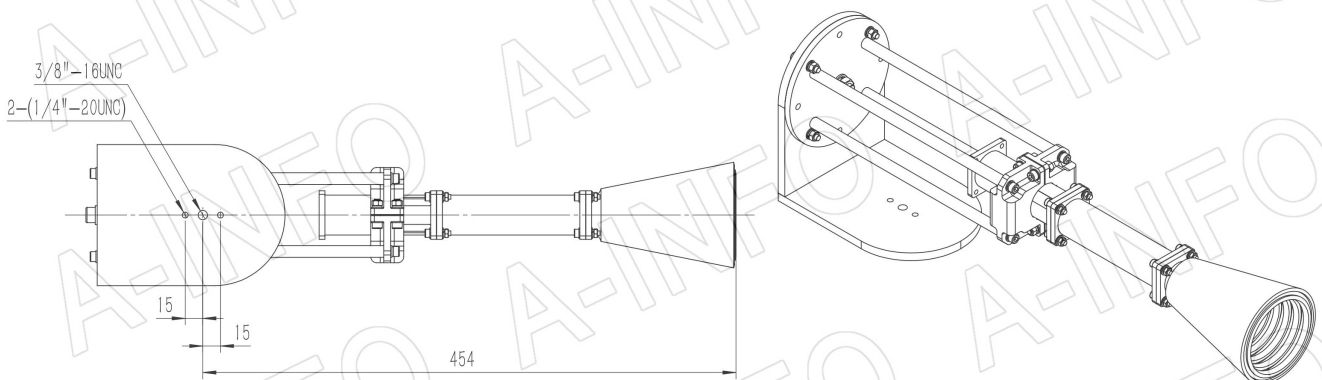

FBP100 Output with L Type Mounting Bracket (Option, P/N: LB-CNH-90-10-MBL)

AINFO Inc.

China(Beijing):
China(Chengdu):
USA :

Tel: (+86) 10-6266-7326,
Tel: (+86) 28-8519-2786,
Tel: (+1) 949-639-9688,

Page 2 of 9

(+86) 10-6266-7327
(+86) 28-8519-3044
(+1) 949-639-9608

Fax: (+86) 10-6266-7379
Fax: (+86) 28-8519-3068
Fax: (+1) 949-639-9670

Website: www.ainfoinc.com
Email: sales@ainfoinc.com