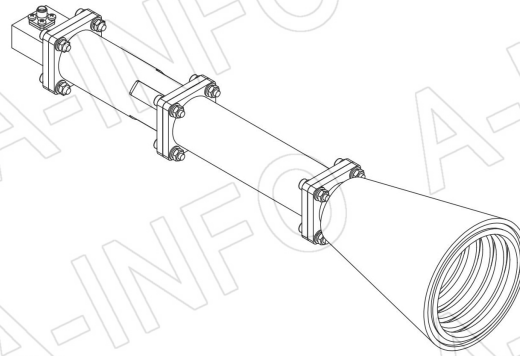

SMA-Female Output (P/N: LB-CH-90-15-R16-C-SF)

For N-Female, TNC-Female, 7mm or 3.5mm-Female output outline drawing, please contact A-INFO.