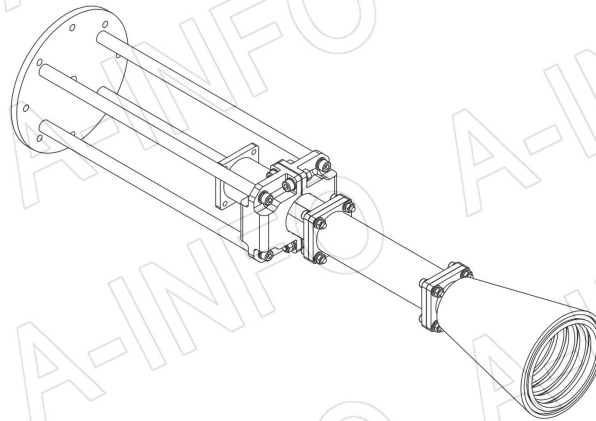

FBP100 Output with Round Mounting Bracket (Option, P/N: LB-CNH-90-10-MB)