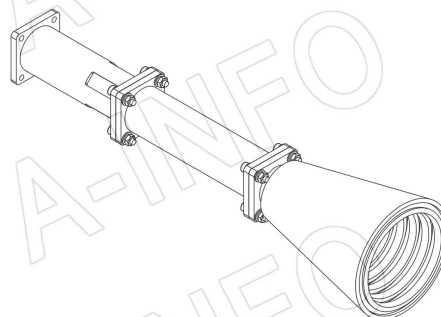

Outline Drawing (Size: mm)

FBP100 Output (P/N: LB-CH-90-15-R16-A)

AINFO Inc.

China(Beijing): Tel: (+86) 10-6266-7326,
China(Chengdu): Tel: (+86) 28-8519-2786,
USA: Tel: (+1) 949-639-9688,

Page 1 of 9

(+86) 10-6266-7327 Fax: (+86) 10-6266-7379
(+86) 28-8519-3044 Fax: (+86) 28-8519-3068
(+1) 949-639-9608 Fax: (+1) 949-639-9670

Website: www.ainfoinc.com
Email: sales@ainfoinc.com