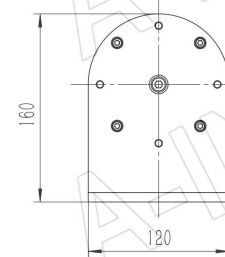

FBP100 Output with L Type Mounting Bracket (Option, P/N: LB-CNH-90-10-MBL)

AINFO Inc.

China(Beijing):
China(Chengdu):
USA :

Tel: (+86) 10-6266-7326,
Tel: (+86) 28-8519-2786,
Tel: (+1) 949-639-9688,

Page 2 of 9

(+86) 10-6266-7327
(+86) 28-8519-3044
(+1) 949-639-9608

Fax: (+86) 10-6266-7379
Fax: (+86) 28-8519-3068
Fax: (+1) 949-639-9670

Website: www.ainfoinc.com
Email: sales@ainfoinc.com