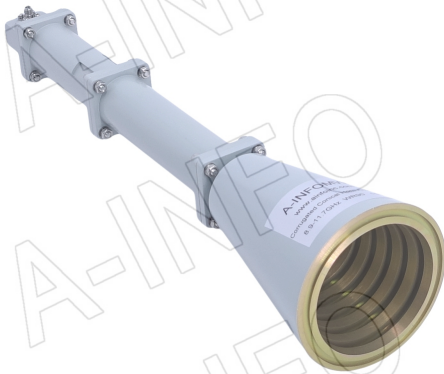

## Technical Specification

Frequency Range(GHz)	8.9 – 11.7
Waveguide	WR90
Gain(dBic)	15 Typ.
Polarization	RHCP
Axial Ratio(dB)	1.5 Typ. ; 3.0 Max.
3dB Beamwidth(deg)	E Plane: 30 Typ.
	H Plane: 30 Typ.
VSWR	A Type: 1.15:1 Typ.
	C Type: 1.30:1 Typ.
Output	A Type: FBP100(UBR100)
	C Type: SMA-Female or N-Female or TNC-Female or 7mm or 3.5mm-Female
Material	Al
Finish	Chemical Conversion Coating, Gray Paint
Size(mm)	A Type: 89.8 x 89.8 x 355
	C Type: 89.8 x 89.8 x 393
Net Weight(Kg)	A Type: 0.76 Around
	C Type: 0.82 Around