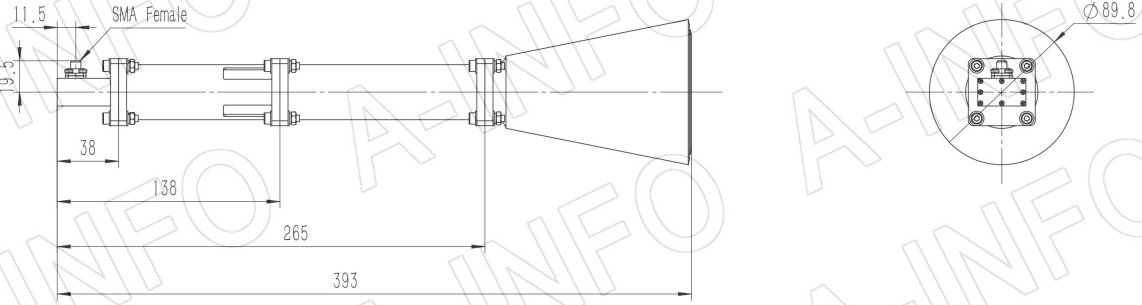

SMA-Female Output (P/N: LB-CH-90-15-R16-C-SF)

For N-Female, TNC-Female, 7mm or 3.5mm-Female output outline drawing, please contact A-INFO.