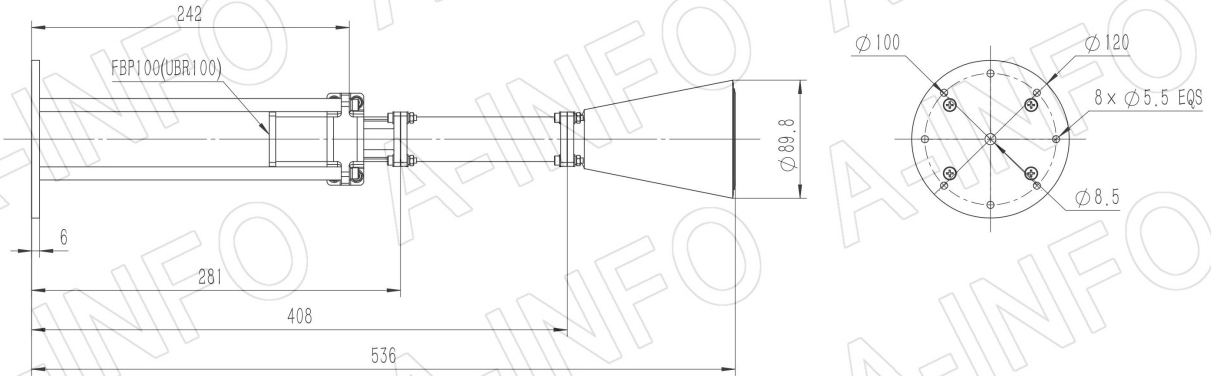

FBP100 Output with Round Mounting Bracket (Option, P/N: LB-CNH-90-10-MB)